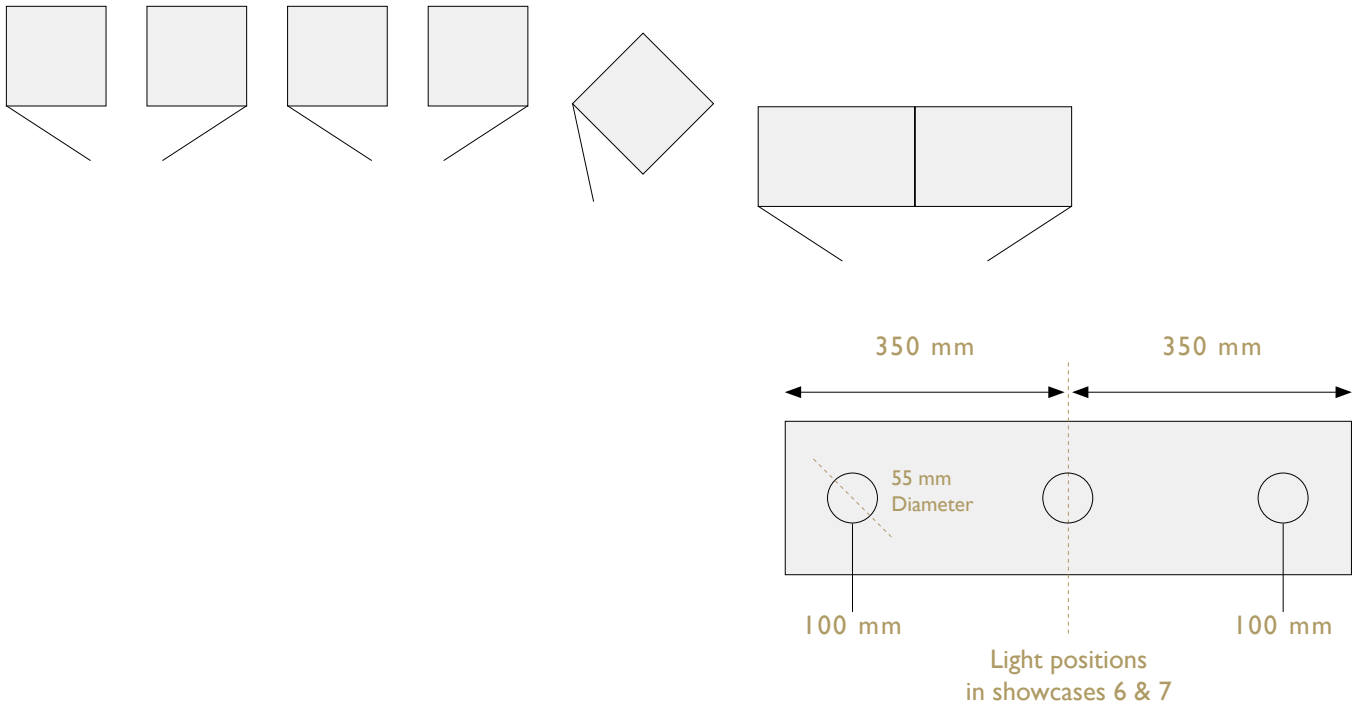

WRAP: DISPLAY CASES

LOCATION: The Fine Jewellery Room

FLOOR: Ground

Showcase Number	Internal Width	Depth to back of lock	Depth to back of hinged door	Max Height	Height to light
1	720 mm	545 mm	535 mm	2485 mm	2355 mm
2	720 mm	545 mm	535 mm	2485 mm	2355 mm
3	720 mm	545 mm	535 mm	2485 mm	2355 mm
4	720 mm	545 mm	535 mm	2485 mm	2355 mm
5	700 mm	165 mm	145 mm	2485 mm	2355 mm
6	700 mm	220 mm	200 mm	800 mm	795 mm
7	700 mm	220 mm	200 mm	800 mm	795 mm