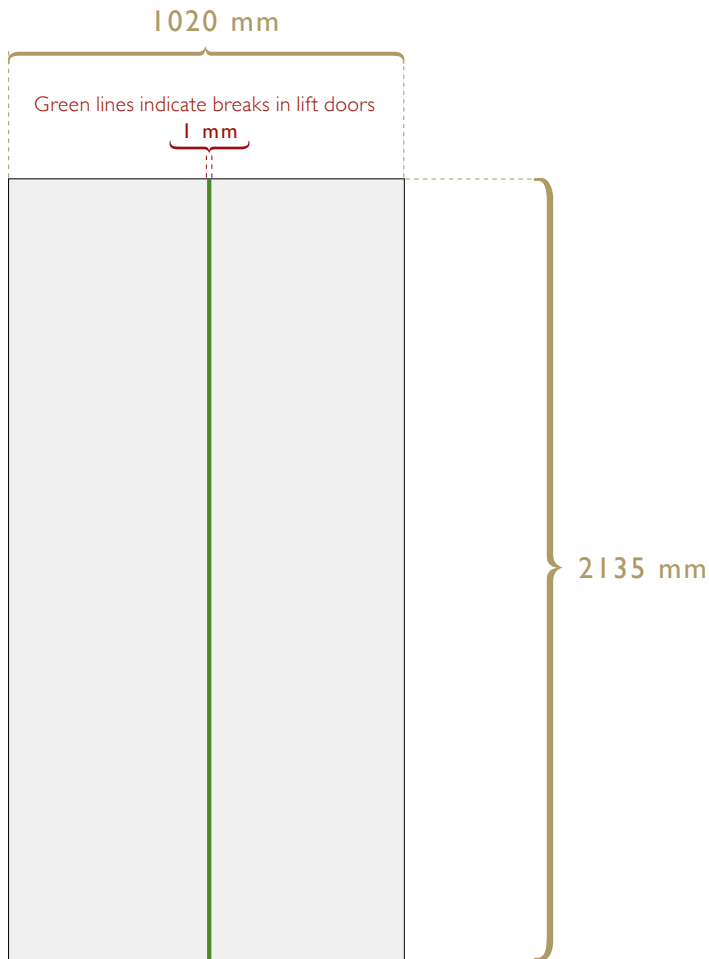

IN-STORE MEDIA SPECIFICATIONS

THE FINE JEWELLERY PACKAGE

WRAP: LEFT LIFT

SIZE: 1020 (W) × 2135 (H) mm

FLOOR: Ground

LOCATION: The Fine Jewellery Room

ADVERTISER'S AREA:

Document size 1020 (W) × 2135 (H) mm

WRAP: LEFT LIFT

SIZE: 1020 (W) x 2135 (H) mm

FLOOR: Ground

LOCATION: The Fine Jewellery Room

ARTWORK DEADLINES:

To guarantee files are live on the booked start date, please ensure artwork is supplied 5 weeks prior to installation.

WRAP: RIGHT LIFT

SIZE: 1070 (W) × 2120 (H) mm

FLOOR: Ground

LOCATION: The Fine Jewellery Room

ADVERTISER'S AREA:

Document size 1070 (W) × 2120 (H) mm

IMAGES:

1. 150 DPI (minimum) at 100%
2. CMYK

WRAP: DISPLAY CASES

LOCATION: The Fine Jewellery Room

FLOOR: Ground

Showcase Number	Internal Width	Depth to back of lock	Depth to back of hinged door	Max Height	Height to light
1	720 mm	545 mm	535 mm	2485 mm	2355 mm
2	720 mm	545 mm	535 mm	2485 mm	2355 mm
3	720 mm	545 mm	535 mm	2485 mm	2355 mm
4	720 mm	545 mm	535 mm	2485 mm	2355 mm
5	700 mm	165 mm	145 mm	2485 mm	2355 mm
6	700 mm	220 mm	200 mm	800 mm	795 mm
7	700 mm	220 mm	200 mm	800 mm	795 mm