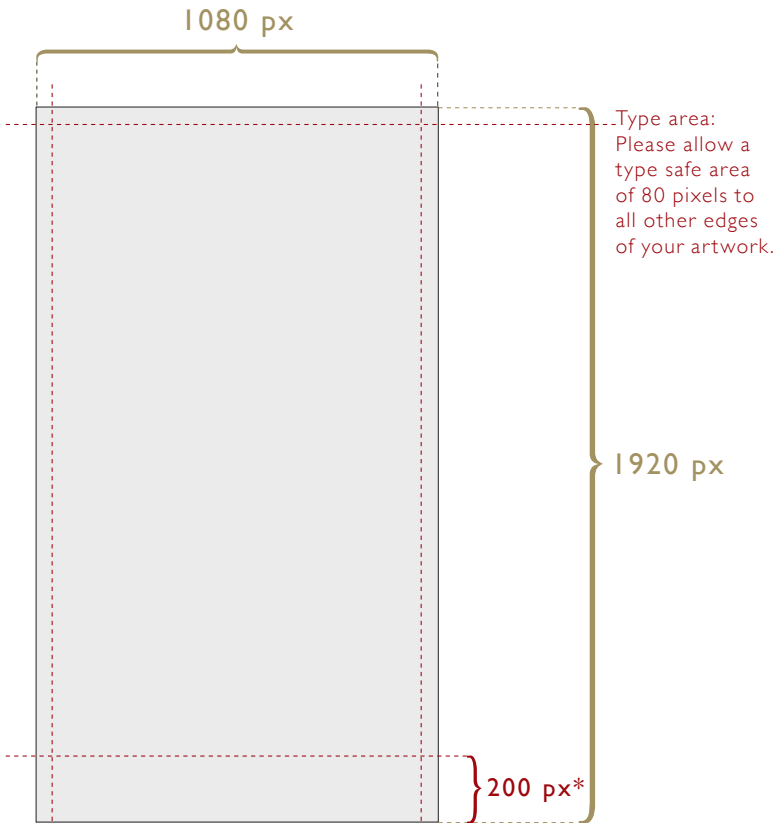

# DIGITAL: ELITE EGYPTIAN ESCALATOR

SIZE: 1080 (W) x 1920 (H) pixels

LOCATION: Egyptian Escalator

FLOOR: First

**\*HARRODS BRANDING. PLEASE DO NOT ADD THIS.**  
Please leave a type free area of 200 (H) pixels at the bottom of your artwork for our department address.

## ADVERTISER'S AREA:

Document size 1080 (W) x 1920 (H) pixels

Type area: 920 (W) x 1640 (H) pixels

# DIGITAL: ELITE EGYPTIAN ESCALATOR

SIZE: 1080 (W) x 1920 (H) pixels

LOCATION: Egyptian Escalator

FLOOR: First